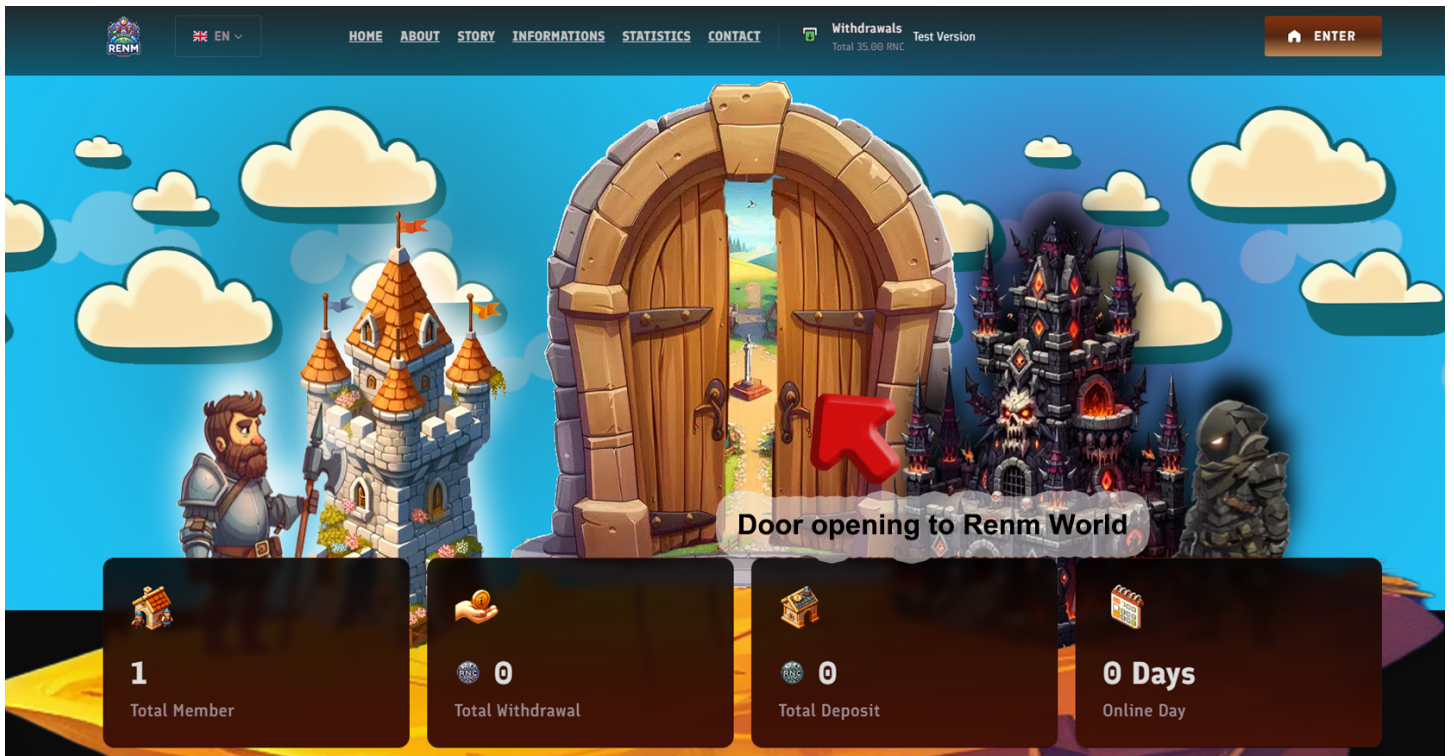

STEP 1:

Login and Register