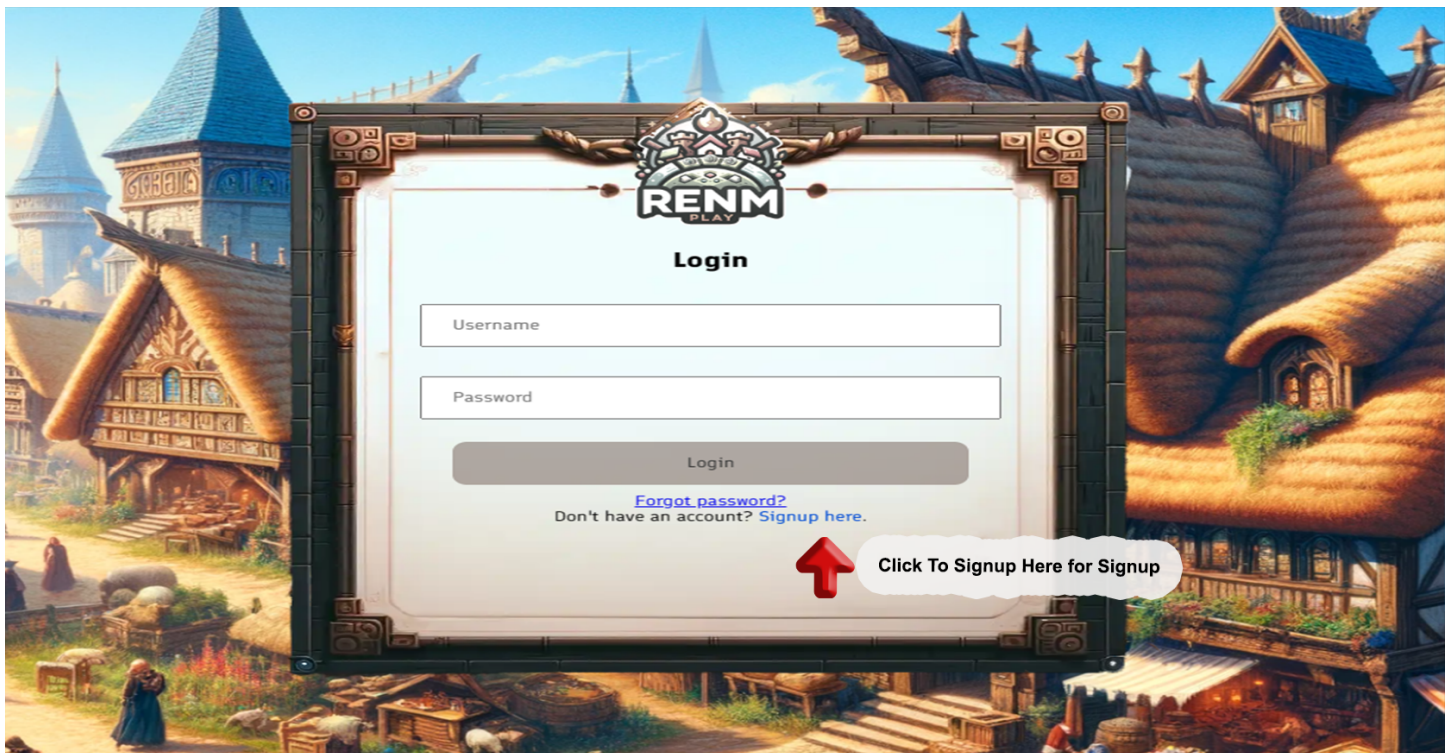

STEP 1:

Login and Register