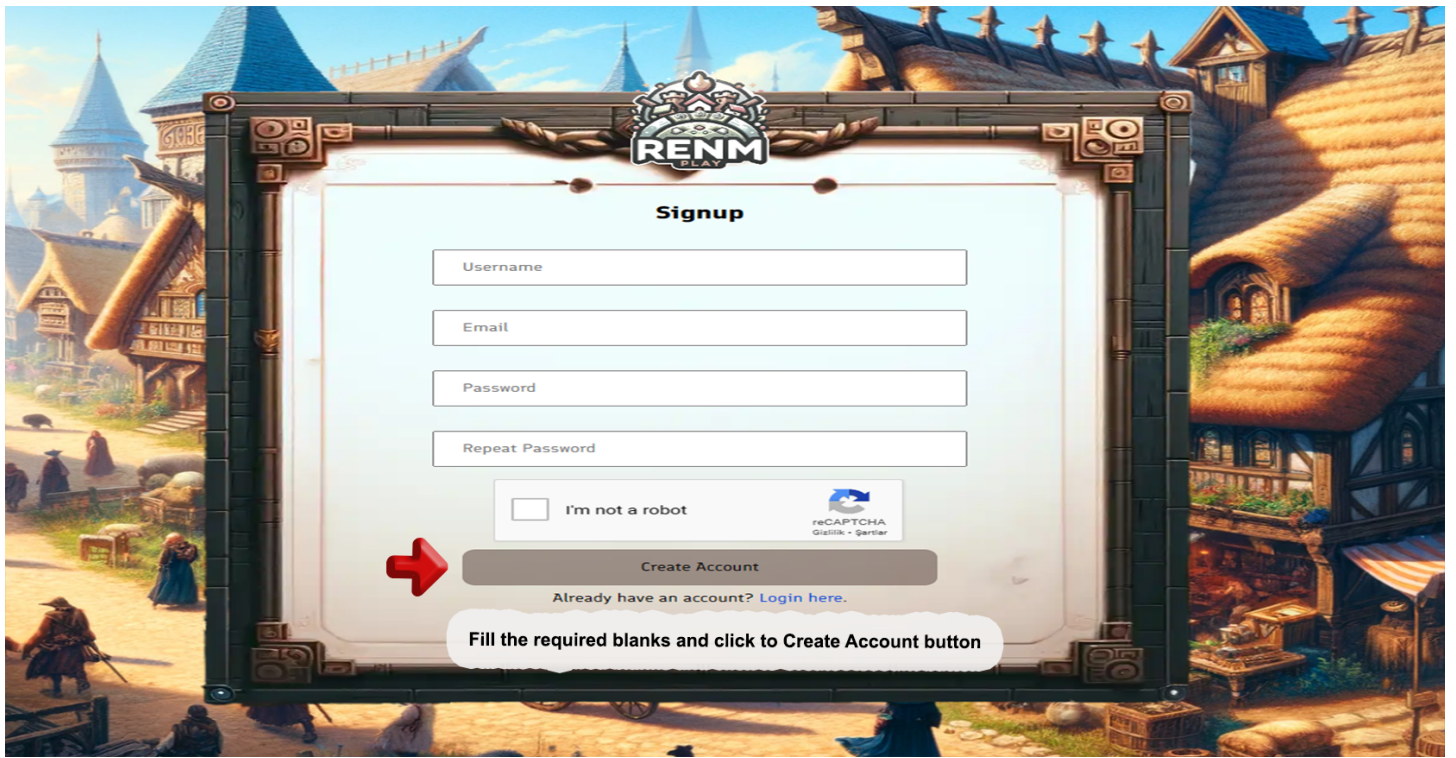

STEP 2:

Dashboard