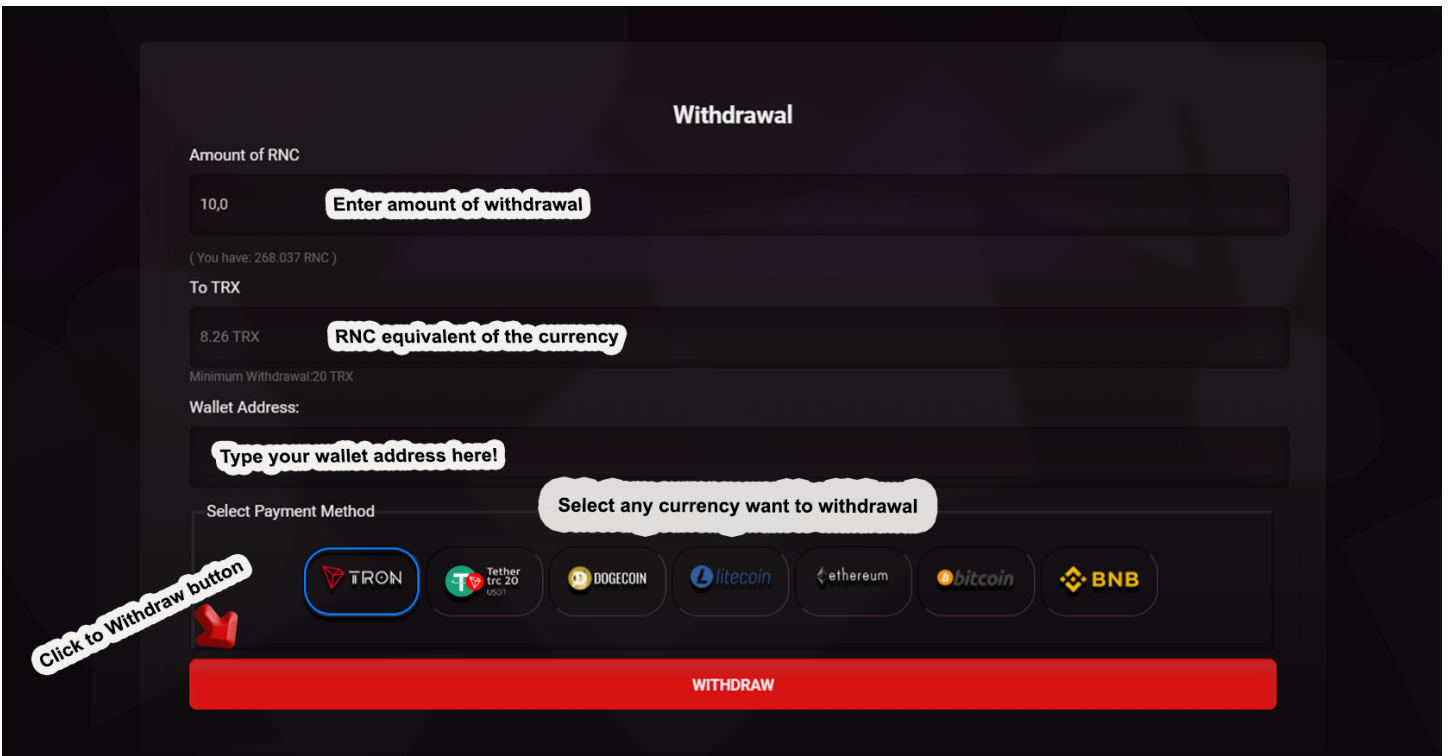

STEP 4:

Dungeon